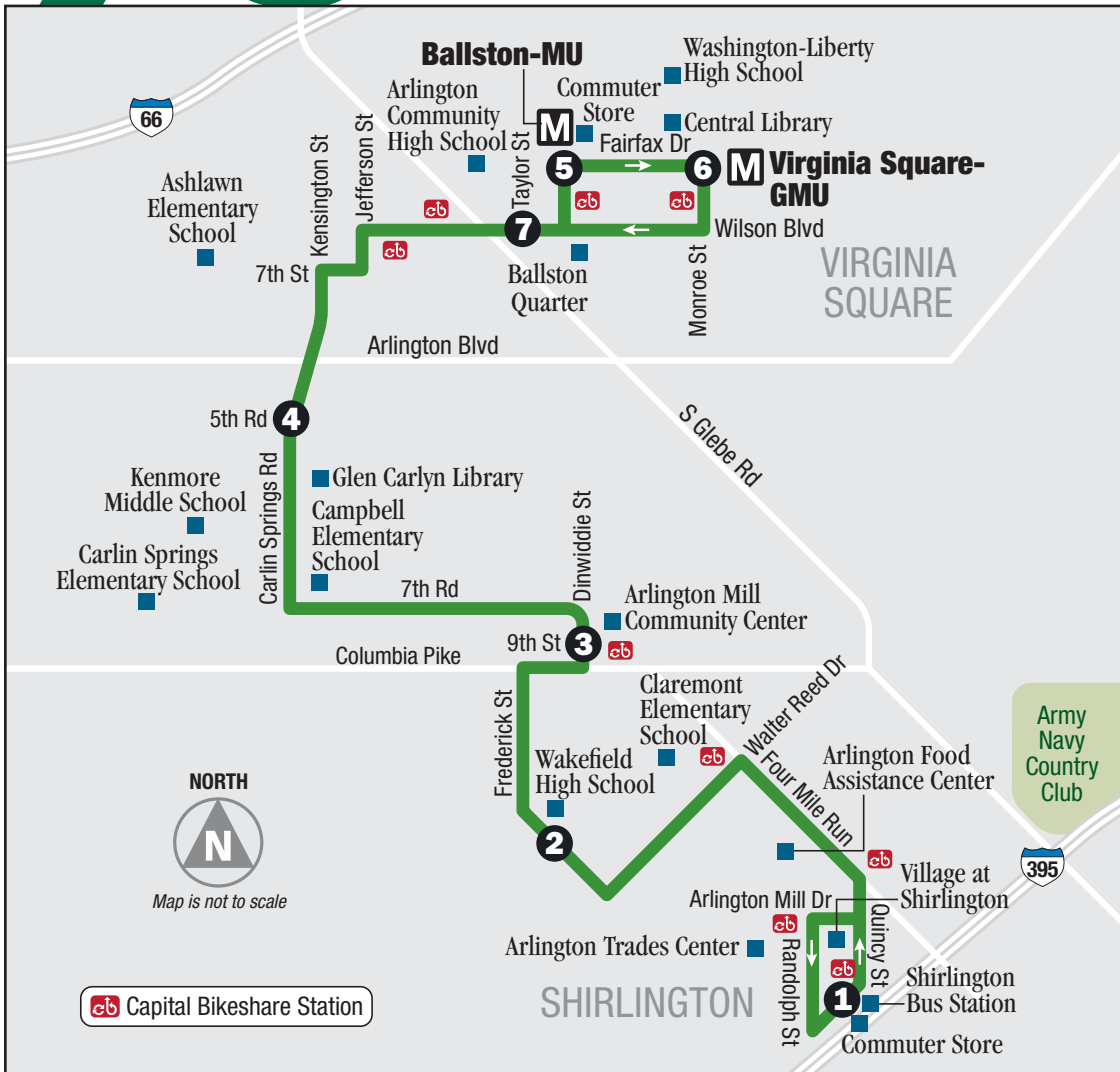

75

SHIRLINGTON
WAKEFIELD H.S.
CARLIN SPRINGS RD
BALLSTON
VIRGINIA SQUARE

ART 75 OPERATING HOURS

Monday – Friday: 5:30 am – 10:44 pm

ART 75 does not operate on these Arlington County holidays: New Year's Day, Martin Luther King, Jr. Day, Presidents' Day, Memorial Day, Independence Day, Labor Day, Columbus Day, Veterans Day, Thanksgiving Day, Day after Thanksgiving, Christmas Day

ART 75 HORAS DE SERVICIO

Lunes – Viernes: 5:30 am – 10:44 pm

ART 75 está fuera de servicio en los siguientes días festivos en el Condado de Arlington: Año Nuevo, Día de Martín Luther King, Día de los Presidentes, Día de la Recordación (Memorial), Día de la Independencia, Día del Trabajo, Día de Colón, Día de los Veteranos de Guerra, Día de Acción de Gracias, Día posterior al día de Acción de Gracias, Navidad

ART 75 FARES	Cash Fare	Fare w/ SmarTrip Card	Transfers Using SmarTrip Card*		
			ART to Metrorail	Metrorail to ART	ART to ART or ART to/from Metrobus
Adults	$2.25	$2.25	$2.25 discount	Free	Free
Senior Citizens (ages 65+)	$1.10	$1.10	$1.10 discount	Free	Free
People w/Disabilities (w/WMATA ID or Medicare card)	$1.10	$1.10	$1.10 discount	Free	Free
K-12 Students (w/school ID)	$1.10	Free	K-12 students ride free with a Student iRide SmarTrip card. Transfer costs between ART and other transit systems may vary when using the Student iRide SmarTrip card.		

*TRANSFERS MUST BE MADE WITHIN 2 HOURS.

Regular Fares can also be paid with a 7-Day Regional Bus Pass (loaded on SmarTrip). Purchase SmarTrip cards and add value or a pass to them at any Commuter Store or Mobile Commuter Store, or online at commuterdirect.com.

TARIFAS ART 75	Tarifa Regular	Tarifa con SmarTrip	Transbordos usando tarjeta SmarTrip*		
			ART a Metrorail	Metrorail a ART	ART a ART o ART a/desde Metrobus
Adultos	$2.25	$2.25	$2.25 de descuento	gratis	gratis
Adultos mayores (65 años a más)	$1.10	$1.10	$1.10 de descuento	gratis	gratis
Personas con discapacidad (con identificación WMATA o tarjeta Medicare)	$1.10	$1.10	$1.10 de descuento	gratis	gratis
Estudiantes jardín a 12 grado (con ID estudiante)	$1.10	Gratis	Los estudiantes de K-12 viajan gratis con una tarjeta iRide SmarTrip de Estudiante. Los costos de transferencia entre ART y otros sistemas de tránsito pueden variar al usar la tarjeta iRide SmarTrip de Estudiante.		

*TRANSBORDOS DEBEN HACERSE DENTRO DE DOS HORAS.

Las Tarifas Regulares también se pueden pagar con un Pase de Autobús Regional de 7-días (cargado en SmarTrip). Compre tarjetas SmarTrip y cargue dinero o un pase en cualquier tienda Commuter Store o Mobile Commuter Store, o en Internet en commuterdirect.com.