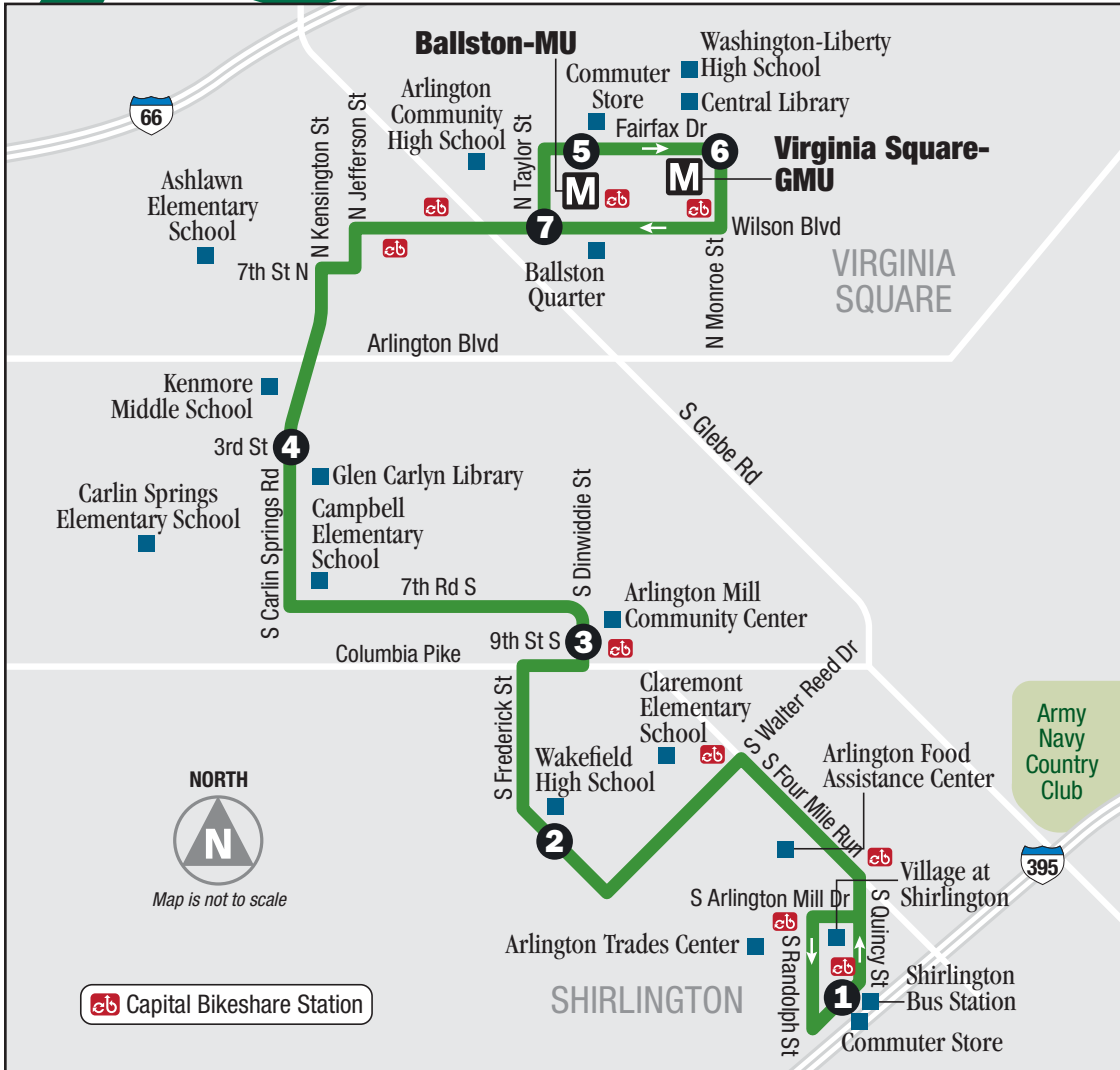

75

SHIRLINGTON
WAKEFIELD H.S.
CARLIN SPRINGS RD
BALLSTON
VIRGINIA SQUARE

ART 75 OPERATING HOURS

Monday – Friday: 5:30 am – 10:47 pm

ART 75 does not operate on these Arlington County holidays: New Year's Day, Martin Luther King, Jr. Day, Presidents' Day, Memorial Day, Independence Day, Labor Day, Columbus Day, Veterans Day, Thanksgiving Day, Day after Thanksgiving, Christmas Day

ART 75 HORAS DE SERVICIO

Lunes – Viernes: 5:30 am – 10:47 pm

ART 75 está fuera de servicio en los siguientes días festivos en el Condado de Arlington: Año Nuevo, Día de Martín Luther King, Día de los Presidentes, Día de la Recordación (Memorial), Día de la Independencia, Día del Trabajo, Día de Colón, Día de los Veteranos de Guerra, Día de Acción de Gracias, Día posterior al día de Acción de Gracias, Navidad

ART 75 FARES	Cash Fare	Fare w/ SmarTrip Card	Transfers Using SmarTrip Card*		
			ART to Metrorail	Metrorail to ART	ART to ART or ART to/from Metrobus
Adults	$2.25	$2.25	$2.25 discount	Free	Free
Senior Citizens (ages 65+)	$1.10	$1.10	$1.10 discount	Free	Free
People w/Disabilities (w/WMATA ID or Medicare card)	$1.10	$1.10	$1.10 discount	Free	Free
K-12 Students (w/school ID)	$1.10	Free	K-12 students ride free with a Student iRide SmarTrip card. Transfer costs between ART and other transit systems may vary when using the Student iRide SmarTrip card.		

*TRANSFERS MUST BE MADE WITHIN 2 HOURS.

Regular Fares can also be paid with a 7-Day Regional Bus Pass (loaded on SmarTrip). Purchase SmarTrip cards and add value or a pass to them at any Commuter Store or Mobile Commuter Store, or online at commuterdirect.com.

TARIFAS ART 75	Tarifa Regular	Tarifa con SmarTrip	Transbordos usando tarjeta SmarTrip*		
			ART a Metrorail	Metrorail a ART	ART a ART o ART a/desde Metrobus
Adultos	$2.25	$2.25	$2.25 de descuento	gratis	gratis
Adultos mayores (65 años a más)	$1.10	$1.10	$1.10 de descuento	gratis	gratis
Personas con discapacidad (con identificación WMATA o tarjeta Medicare)	$1.10	$1.10	$1.10 de descuento	gratis	gratis
Estudiantes jardín a 12 grado (con ID estudiante)	$1.10	Gratis	Los estudiantes de K-12 viajan gratis con una tarjeta iRide SmarTrip de Estudiante. Los costos de transferencia entre ART y otros sistemas de tránsito pueden variar al usar la tarjeta iRide SmarTrip de Estudiante.		

*TRANSBORDOS DEBEN HACERSE DENTRO DE DOS HORAS.

Las Tarifas Regulares también se pueden pagar con un Pase de Autobús Regional de 7-días (cargado en SmarTrip). Compre tarjetas SmarTrip y cargue dinero o un pase en cualquier tienda Commuter Store o Mobile Commuter Store, o en Internet en commuterdirect.com.