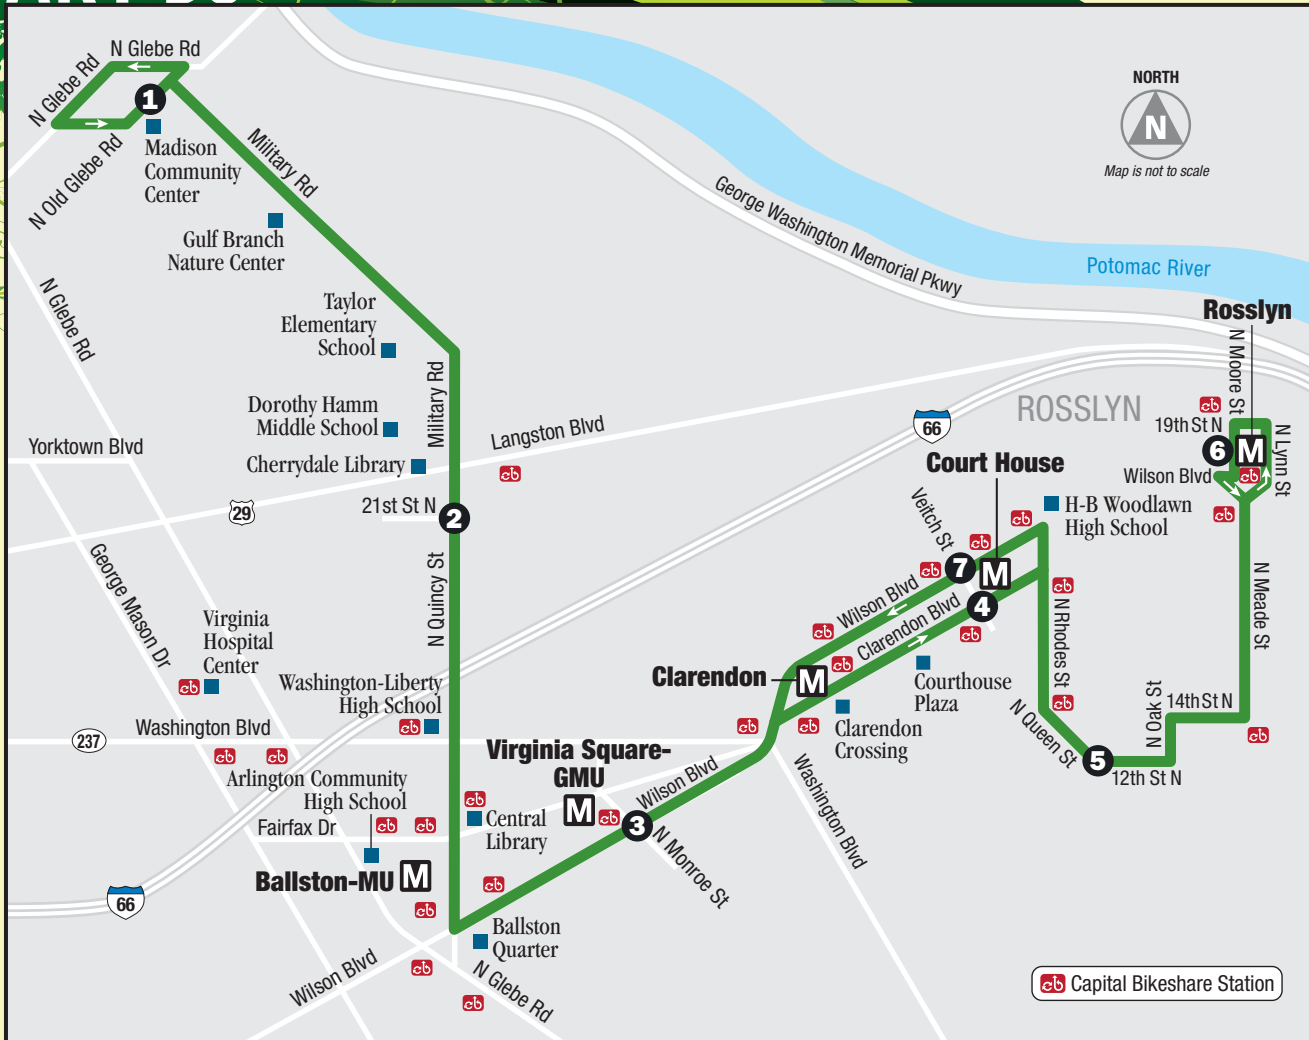

Military Road – Rosslyn

ART 56

ART 56 Operating Hours

Monday – Friday: 6:00 am – 10:52 am, 3:00 pm – 8:22 pm

ART 56 does not operate on these Arlington County holidays:

New Year's Day, Martin Luther King Jr. Day, Presidents' Day, Memorial Day, Independence Day, Labor Day, Indigenous Peoples' Day, Veterans Day, Thanksgiving Day, Day After Thanksgiving, Christmas Day

ART 56 Horas de servicio

Lunes – Viernes: 6:00 am – 10:52 am, 3:00 pm – 8:22 pm

ART 56 está fuera de servicio en los siguientes días festivos en el Condado de Arlington:

Año nuevo, Día de Martin Luther King, Jr., Día de los Presidentes, Día de la Recordación (Memorial), Día de la independencia, Día del Trabajo, Día de los pueblos indígenas, Día de los Veteranos de Guerra, Día de Acción de Gracias, el día posterior al día de Acción de Gracias y en Navidad

ART 56 FARES	Cash Fare	Fare w/ SmarTrip Card	Transfers Using SmarTrip Card*		
			ART to Metrorail	Metrorail to ART	ART to ART or ART to/from Metrobus
Adults	$2.25	$2.25	$2.25 discount	Free	Free
Senior Citizens (ages 65+)	$1.10	$1.10	$1.10 discount	Free	Free
People w/Disabilities (w/WMATA ID or Medicare card)	$1.10	$1.10	$1.10 discount	Free	Free
K-12 Students (w/school ID)	$1.10	Free	K-12 students ride free with a Student iRide SmarTrip card. Transfer costs between ART and other transit systems may vary when using the Student iRide SmarTrip card.		

*TRANSFERS MUST BE MADE WITHIN 2 HOURS.

Regular Fares can also be paid with a 7-Day Regional Bus Pass (loaded on SmarTrip). Purchase SmarTrip cards and add value or a pass to them at any Commuter Store or Mobile Commuter Store, or online at commuterdirect.com.

TARIFAS ART 56	Tarifa Regular	Tarifa con SmarTrip	Transbordos usando tarjeta SmarTrip*		
			ART a Metrorail	Metrorail a ART	ART a ART o ART a/desde Metrobus
Adultos	$2.25	$2.25	$2.25 de descuento	gratis	gratis
Adultos mayores (65 años a más)	$1.10	$1.10	$1.10 de descuento	gratis	gratis
Personas con discapacidad (con identificación WMATA o tarjeta Medicare)	$1.10	$1.10	$1.10 de descuento	gratis	gratis
Estudiantes jardín a 12 grado (con ID estudiante)	$1.10	Gratis	Los estudiantes de K-12 viajan gratis con una tarjeta iRide SmarTrip de Estudiante. Los costos de transferencia entre ART y otros sistemas de tránsito pueden variar al usar la tarjeta iRide SmarTrip de Estudiante.		

*TRANSBORDOS DEBEN HACERSE DENTRO DE DOS HORAS.

Las Tarifas Regulares también se pueden pagar con un Pase de Autobús Regional de 7-días (cargado en SmarTrip). Compre tarjetas SmarTrip y cargue dinero o un pase en cualquier tienda Commuter Store o Mobile Commuter Store, o en Internet en commuterdirect.com.