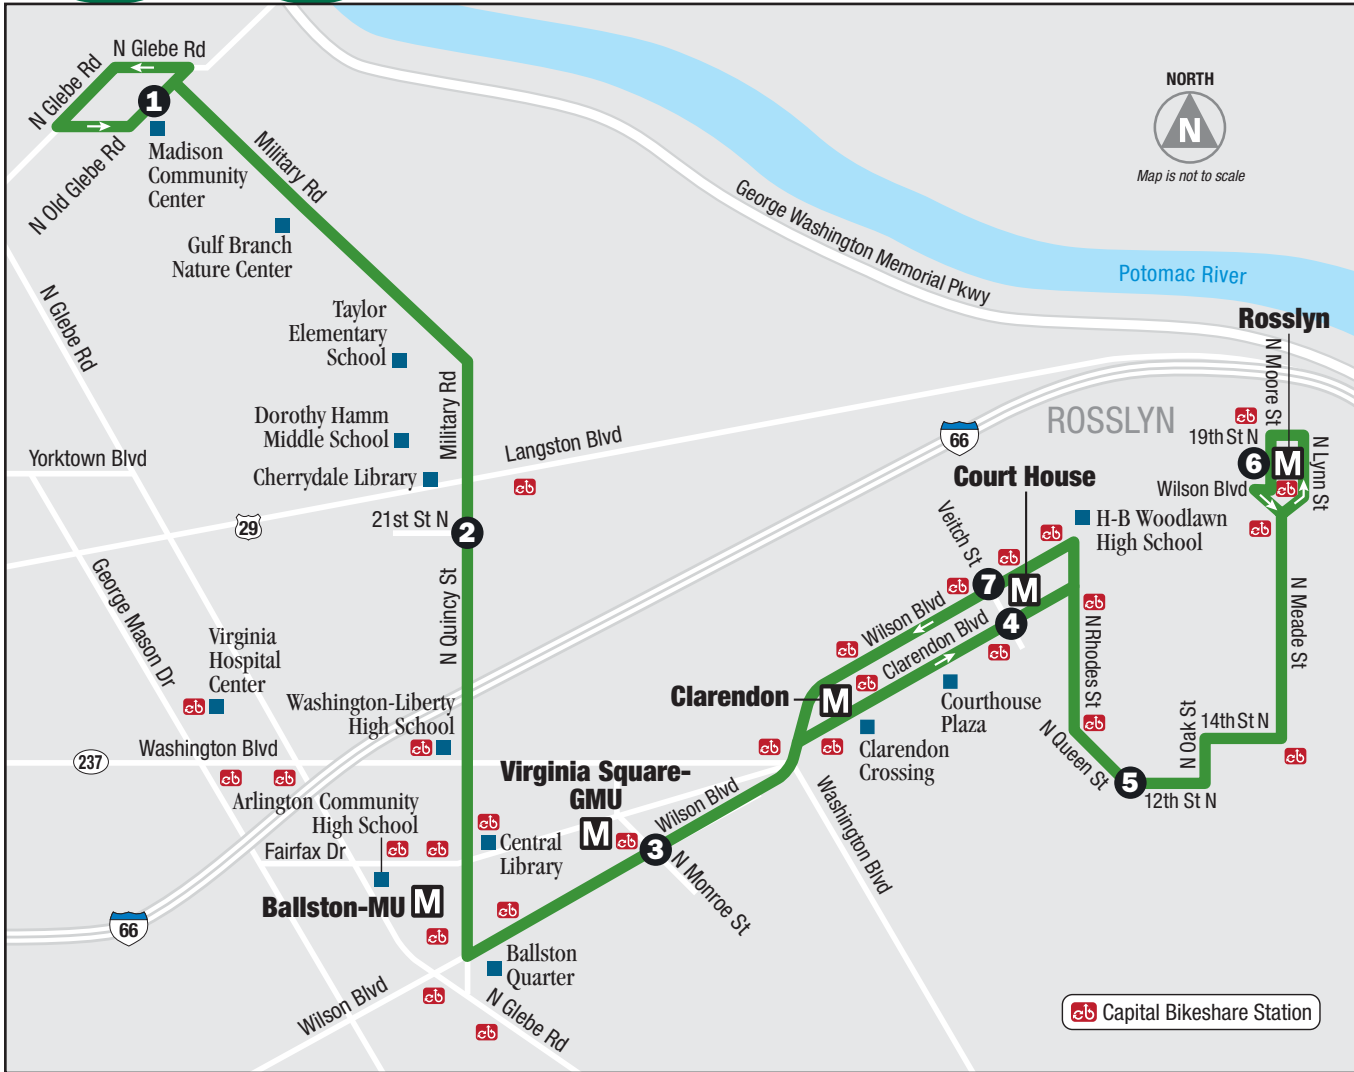

56

MILITARY ROAD ROSSLYN

ART 56 OPERATING HOURS

Monday – Friday: 6:00 am – 10:52 am, 3:00 pm – 8:22 pm

ART 56 does not operate on these Arlington County holidays: New Year's Day, Martin Luther King Jr. Day, Presidents' Day, Memorial Day, Independence Day, Labor Day, Indigenous Peoples' Day, Veterans Day, Thanksgiving Day, Day After Thanksgiving, Christmas Day

ART 56 FARES	Cash Fare	Fare w/ SmarTrip Card	Transfers Using SmarTrip Card*		
			ART to Metrorail	Metrorail to ART	ART to ART or ART to/from Metrobus
Adults	$2.25	$2.25	$2.25 discount	Free	Free
Senior Citizens (ages 65+)	$1.10	$1.10	$1.10 discount	Free	Free
People w/Disabilities (w/WMATA ID or Medicare card)	$1.10	$1.10	$1.10 discount	Free	Free
K-12 Students (w/school ID)	$1.10	Free	K-12 students ride free with a Student iRide SmarTrip card. Transfer costs between ART and other transit systems may vary when using the Student iRide SmarTrip card.		

*TRANSFERS MUST BE MADE WITHIN 2 HOURS.

Regular Fares can also be paid with a 7-Day Regional Bus Pass (loaded on SmarTrip). Purchase SmarTrip cards and add value or a pass to them at any Commuter Store or Mobile Commuter Store, or online at commuterdirect.com.

ART 56 HORAS DE SERVICIO

Lunes – Viernes: 6:00 am – 10:52 am, 3:00 pm – 8:22 pm

ART 56 está fuera de servicio en los siguientes días festivos en el Condado de Arlington: Año nuevo, Día de Martin Luther King, Jr., Día de los Presidentes, Día de la Recordación (Memorial), Día de la independencia, Día del Trabajo, Día de los pueblos indígenas, Día de los Veteranos de Guerra, Día de Acción de Gracias, el día posterior al día de Acción de Gracias y en Navidad

TARIFAS ART 56	Tarifa Regular	Tarifa con SmarTrip	Transbordos usando tarjeta SmarTrip*		
			ART a Metrorail	Metrorail a ART	ART a ART o ART a/desde Metrobus
Adultos	$2.25	$2.25	$2.25 de descuento	gratis	gratis
Adultos mayores (65 años a más)	$1.10	$1.10	$1.10 de descuento	gratis	gratis
Personas con discapacidad (con identificación WMATA o tarjeta Medicare)	$1.10	$1.10	$1.10 de descuento	gratis	gratis
Estudiantes jardín a 12 grado (con ID estudiante)	$1.10	Gratis	Los estudiantes de K-12 viajan gratis con una tarjeta iRide SmarTrip de Estudiante. Los costos de transferencia entre ART y otros sistemas de tránsito pueden variar al usar la tarjeta iRide SmarTrip de Estudiante.		

*TRANSBORDOS DEBEN HACERSE DENTRO DE DOS HORAS.

Las Tarifas Regulares también se pueden pagar con un Pase de Autobús Regional de 7-días (cargado en SmarTrip). Compre tarjetas SmarTrip y cargue dinero o un pase en cualquier tienda Commuter Store o Mobile Commuter Store, o en Internet en commuterdirect.com.

EFFECTIVE JULY 2024