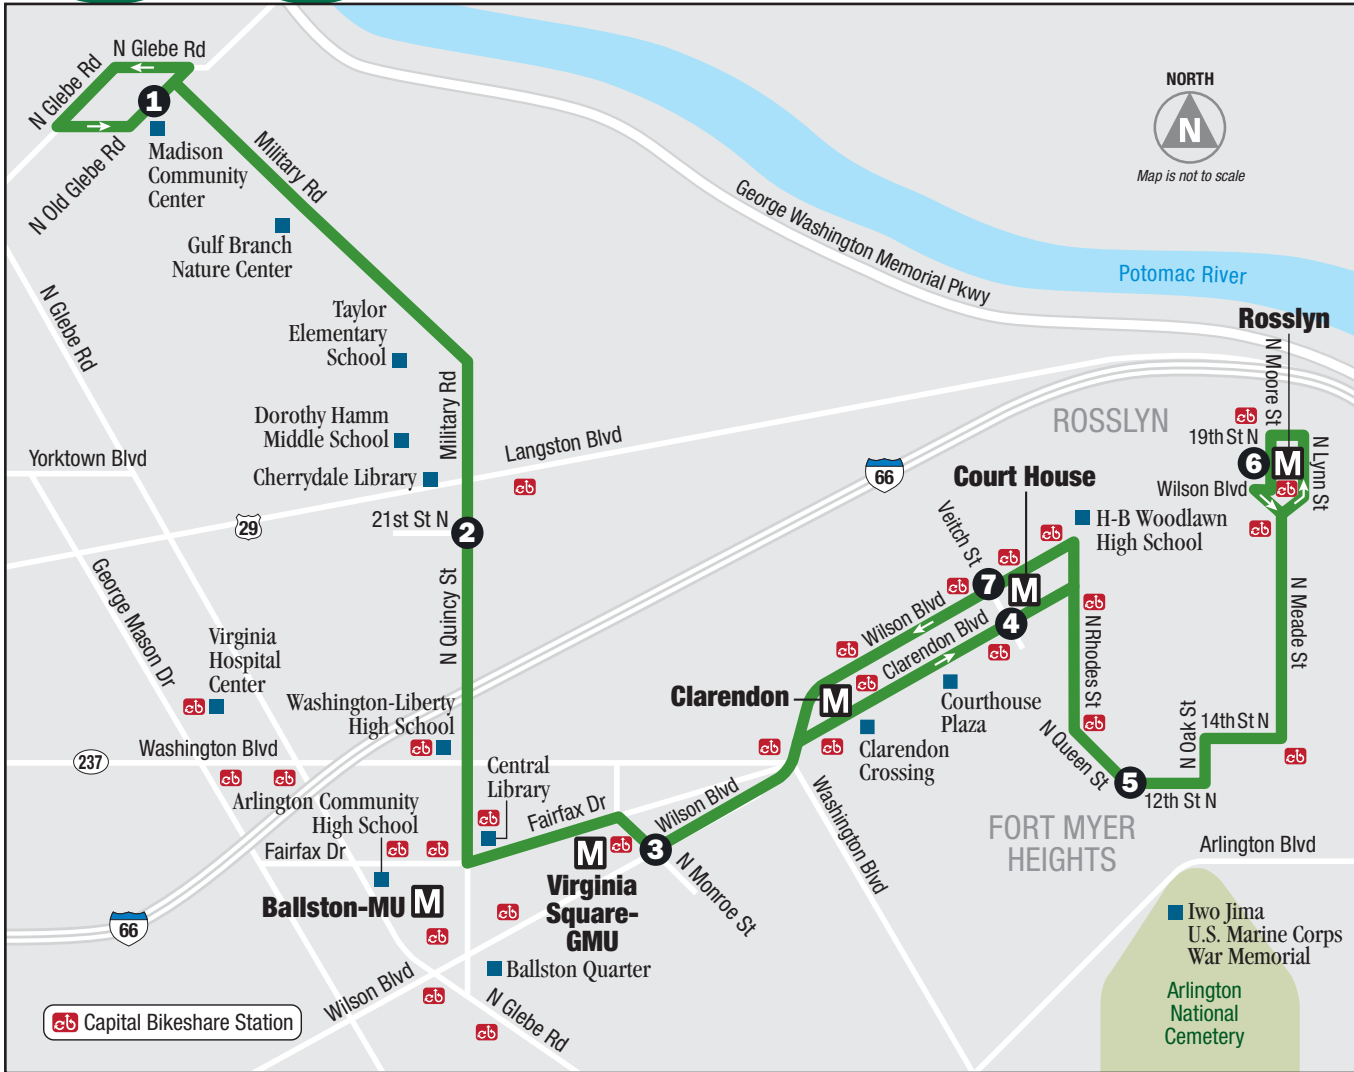

56

MILITARY ROAD ROSSLYN

ART 56 OPERATING HOURS

Monday – Friday: 6:00 am – 10:50 am, 2:35 pm – 8:02 pm

ART 56 does not operate on these Arlington County holidays: New Year's Day, Martin Luther King Jr. Day, Presidents' Day, Memorial Day, Independence Day, Labor Day, Indigenous Peoples' Day, Veterans Day, Thanksgiving Day, Day After Thanksgiving, Christmas Day

ART 56 FARES	Transfers Using SmarTrip Card*				
	Cash Fare	Fare w/ SmarTrip Card	ART to Metrorail	Metrorail to ART	ART to ART or ART to/from Metrobus
Adults	$2.25	$2.25	$2.25 discount	Free	Free
Senior Citizens (ages 65+)	$1.10	$1.10	$1.10 discount	Free	Free
People w/Disabilities (w/WMATA ID or Medicare card)	$1.10	$1.10	$1.10 discount	Free	Free
K-12 Students (w/school ID)	$1.10	Free	K-12 students ride free with a Student iRide SmarTrip card. Transfer costs between ART and other transit systems may vary when using the Student iRide SmarTrip card.		

*TRANSFERS MUST BE MADE WITHIN 2 HOURS.

Regular Fares can also be paid with a 7-Day Regional Bus Pass (loaded on SmarTrip). Purchase SmarTrip cards and add value or a pass to them at any Commuter Store or Mobile Commuter Store, or online at commuterdirect.com.

ART 56 HORAS DE SERVICIO

Lunes – Viernes: 6:00 am – 10:50 am, 2:35 pm – 8:02 pm

ART 56 está fuera de servicio en los siguientes días festivos en el Condado de Arlington: Año nuevo, Día de Martin Luther King, Jr., Día de los Presidentes, Día de la Recordación (Memorial), Día de la independencia, Día del Trabajo, Día de los pueblos indígenas, Día de los Veteranos de Guerra, Día de Acción de Gracias, el día posterior al día de Acción de Gracias y en Navidad

TARIFAS ART 56	Tarifa Regular	Tarifa con SmarTrip	Transbordos usando tarjeta SmarTrip*		
			ART a Metrorail	Metrorail a ART	ART a ART o ART a/desde Metrobus
Adultos	$2.25	$2.25	$2.25 de descuento	gratis	gratis
Adultos mayores (65 años a más)	$1.10	$1.10	$1.10 de descuento	gratis	gratis
Personas con discapacidad (con identificación WMATA o tarjeta Medicare)	$1.10	$1.10	$1.10 de descuento	gratis	gratis
Estudiantes jardín a 12 grado (con ID estudiante)	$1.10	Gratis	Los estudiantes de K-12 viajan gratis con una tarjeta iRide SmarTrip de Estudiante. Los costos de transferencia entre ART y otros sistemas de tránsito pueden variar al usar la tarjeta iRide SmarTrip de Estudiante.		

*TRANSBORDOS DEBEN HACERSE DENTRO DE DOS HORAS.

Las Tarifas Regulares también se pueden pagar con un Pase de Autobús Regional de 7-días (cargado en SmarTrip). Compre tarjetas SmarTrip y cargue dinero o un pase en cualquier tienda Commuter Store o Mobile Commuter Store, o en Internet en commuterdirect.com.

EFFECTIVE JANUARY 2025