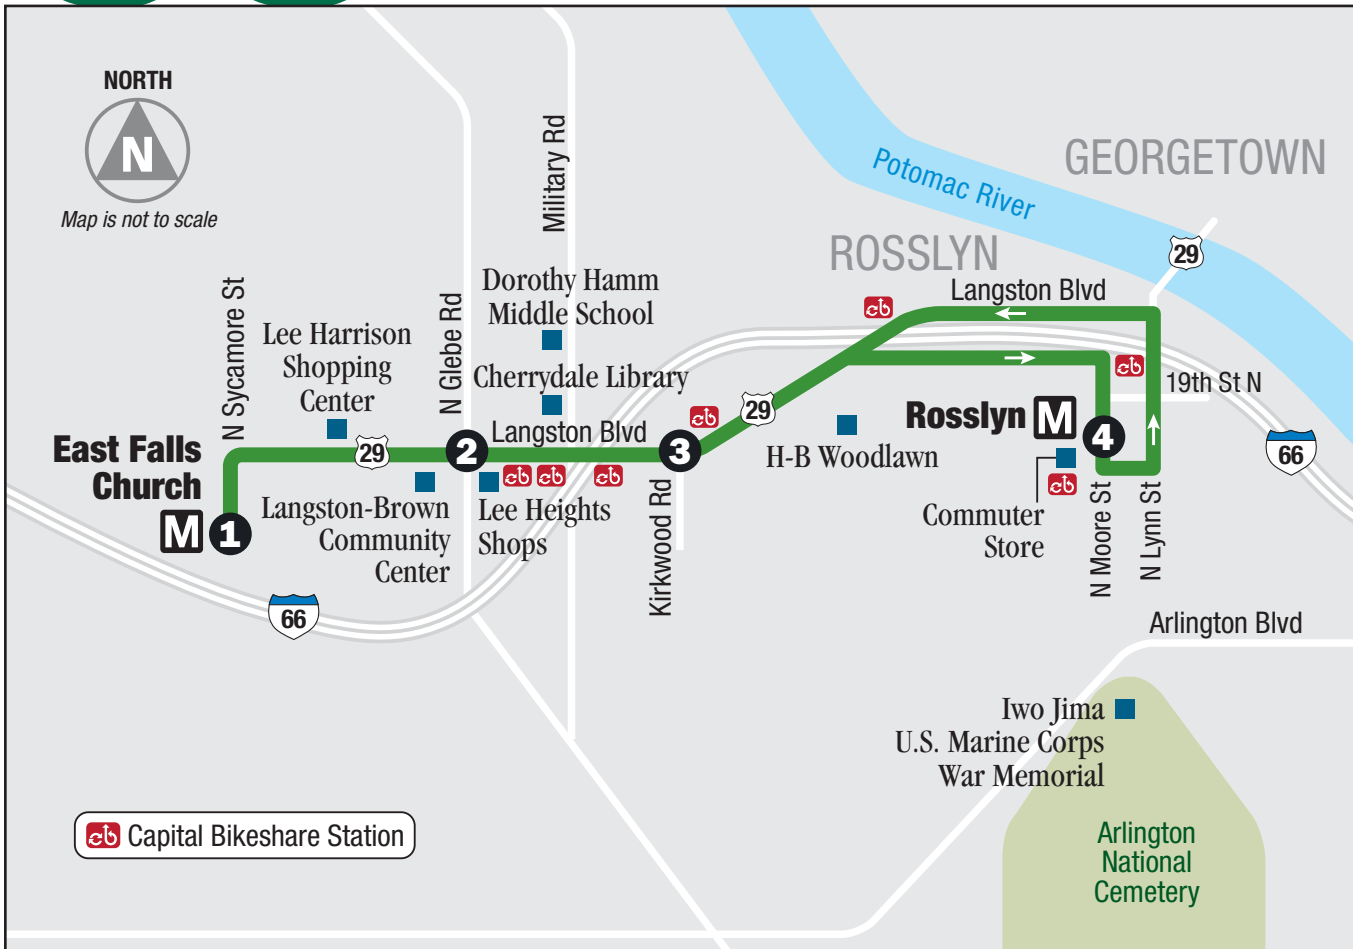

55

EAST FALLS
CHURCH
LANGSTON BLVD
ROSSLYN

ART 55 OPERATING HOURS

Monday – Friday: 5:00 am – 1:39 am
Saturday: 5:45 am – 1:12 am
Sunday: 6:20 am – 12:17 am

ART 55 operates on a Sunday schedule on the following holidays:
Memorial Day, Independence Day, Labor Day, Thanksgiving Day, Christmas Day and New Year's Day

ART 55 operates on a Saturday schedule on the following holidays:
Martin Luther King Jr. Day, Presidents' Day, Indigenous Peoples' Day, Veterans Day, Day after Thanksgiving

ART 55 FARES	Cash Fare	Fare w/ SmarTrip Card	Transfers Using SmarTrip Card*		
			ART to Metrorail	Metrorail to ART	ART to ART or ART to/from Metrobus
Adults	$2.25	$2.25	$2.25 discount	Free	Free
Senior Citizens (ages 65+)	$1.10	$1.10	$1.10 discount	Free	Free
People w/Disabilities (w/WMATA ID or Medicare card)	$1.10	$1.10	$1.10 discount	Free	Free
K-12 Students (w/school ID)	$1.10	Free	K-12 students ride free with a Student iRide SmarTrip card. Transfer costs between ART and other transit systems may vary when using the Student iRide SmarTrip card.		

*TRANSFERS MUST BE MADE WITHIN 2 HOURS.

Regular Fares can also be paid with a 7-Day Regional Bus Pass (loaded on SmarTrip). Purchase SmarTrip cards and add value or a pass to them at any Commuter Store or Mobile Commuter Store, or online at commuterdirect.com.

ART 55 HORAS DE SERVICIO

Lunes – Viernes: 5:00 am – 1:39 am
Sábado: 5:45 am – 1:12 am
Domingo: 6:20 am – 12:17 am

ART 55 está en servicio, siguiendo el horario dominical, en los siguientes días festivos en el Condado de Arlington: Día de la Recordación (Memorial), Día de la independencia, Día del Trabajo, Día de Acción de Gracias, Navidad, Año nuevo

ART 55 está en servicio, siguiendo el horario sabatino, en los siguientes días festivos en el Condado de Arlington: Día de Martin Luther King, Jr., Día de los Presidentes, Día de los pueblos indígenas, Día de los Veteranos de Guerra, Día posterior al día de Acción de Gracias

TARIFAS ART 55	Tarifa Regular	Tarifa con SmarTrip	Transbordos usando tarjeta SmarTrip*		
			ART a Metrorail	Metrorail a ART	ART a ART o ART a/desde Metrobus
Adultos	$2.25	$2.25	$2.25 de descuento	gratis	gratis
Adultos mayores (65 años a más)	$1.10	$1.10	$1.10 de descuento	gratis	gratis
Personas con discapacidad (con identificación WMATA o tarjeta Medicare)	$1.10	$1.10	$1.10 de descuento	gratis	gratis
Estudiantes jardín a 12 grado (con ID estudiante)	$1.10	Gratis	Los estudiantes de K-12 viajan gratis con una tarjeta iRide SmarTrip de Estudiante. Los costos de transferencia entre ART y otros sistemas de tránsito pueden variar al usar la tarjeta iRide SmarTrip de Estudiante.		

*TRANSBORDOS DEBEN HACERSE DENTRO DE DOS HORAS.

Las Tarifas Regulares también se pueden pagar con un Pase de Autobús Regional de 7-días (cargado en SmarTrip). Compre tarjetas SmarTrip y cargue dinero o un pase en cualquier tienda Commuter Store o Mobile Commuter Store, o en Internet en commuterdirect.com.

EFFECTIVE JULY 2024