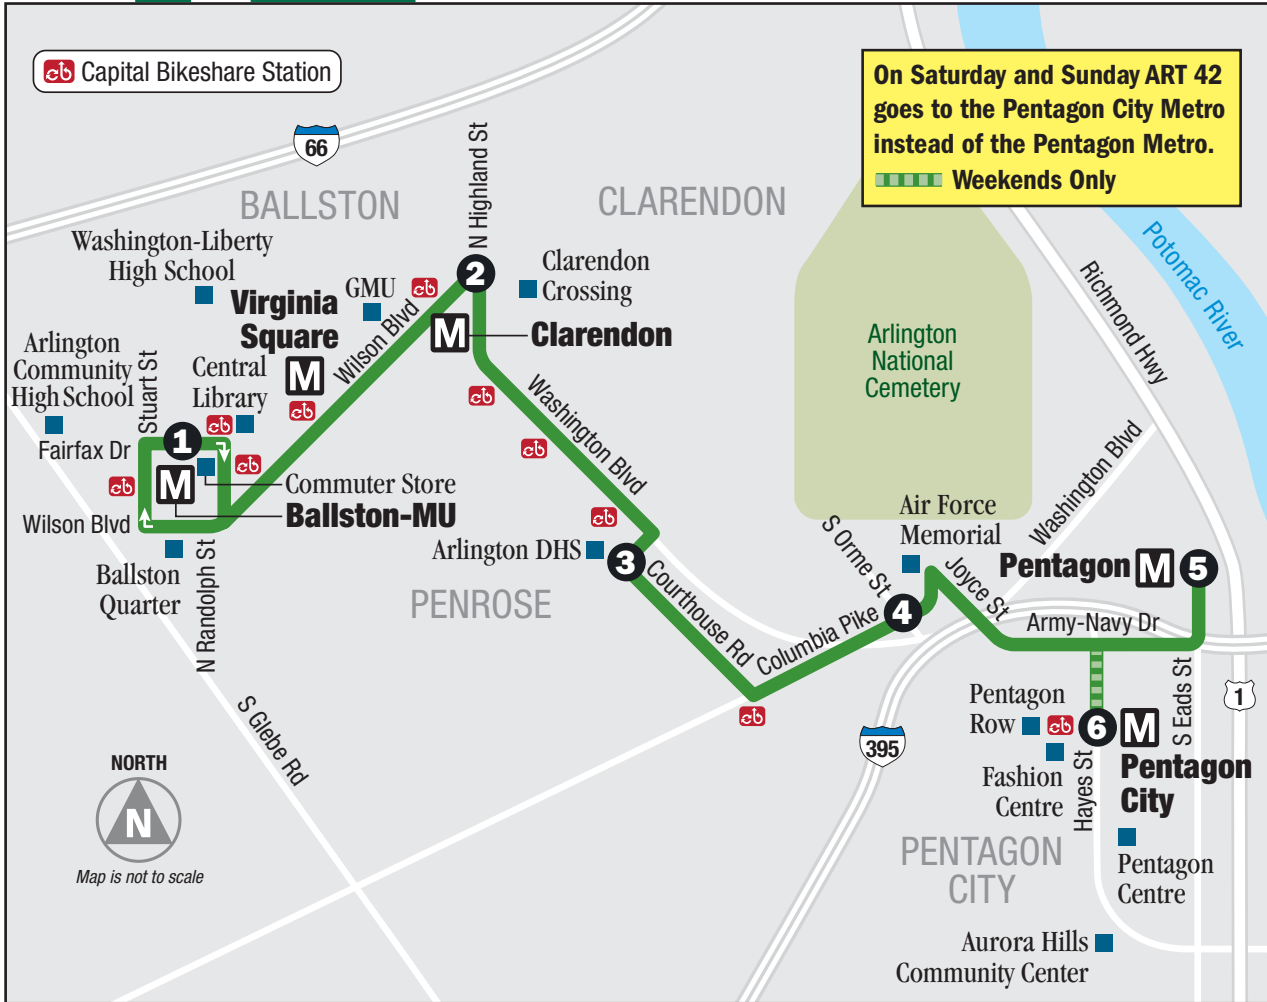

42

BALLSTON PENTAGON PENTAGON CITY METRO ON WEEKENDS

ART 42 OPERATING HOURS

Monday – Friday: 6:00 am – 10:52 am, 3:00 pm – 8:22 pm

ART 42 operates on a Sunday schedule on the following holidays:

Memorial Day, Independence Day, Labor Day, Thanksgiving Day, Christmas Day and New Year's Day

ART 42 operates on a Saturday schedule on the following holidays:

Martin Luther King Jr. Day, Presidents' Day, Indigenous Peoples' Day, Veterans Day, Day after Thanksgiving

ART 42 FARES	Transfers Using SmarTrip Card*				
	Cash Fare	Fare w/ SmarTrip Card	ART to Metrorail	Metrorail to ART	ART to ART or ART to/from Metrobus
Adults	$2.25	$2.25	$2.25 discount	Free	Free
Senior Citizens (ages 65+)	$1.10	$1.10	$1.10 discount	Free	Free
People w/Disabilities (w/WMATA ID or Medicare card)	$1.10	$1.10	$1.10 discount	Free	Free
K-12 Students (w/school ID)	$1.10	Free	K-12 students ride free with a Student iRide SmarTrip card. Transfer costs between ART and other transit systems may vary when using the Student iRide SmarTrip card.		

*TRANSFERS MUST BE MADE WITHIN 2 HOURS.

Regular Fares can also be paid with a 7-Day Regional Bus Pass (loaded on SmarTrip). Purchase SmarTrip cards and add value or a pass to them at any Commuter Store or Mobile Commuter Store, or online at commuterdirect.com.

ART 42 HORAS DE SERVICIO

Lunes – Viernes: 6:00 am – 10:52 am, 3:00 pm – 8:22 pm

ART 42 está en servicio, siguiendo el horario dominical, en los siguientes días festivos en el Condado de Arlington: Día de la Recordación (Memorial), Día de la independencia, Día del Trabajo, Día de Acción de Gracias, Navidad, Año nuevo

TARIFAS ART 42	Tarifa Regular	Tarifa con SmarTrip	Transbordos usando tarjeta SmarTrip*		
			ART a Metrorail	Metrorail a ART	ART a ART o ART a/desde Metrobus
Adultos	$2.25	$2.25	$2.25 de descuento	gratis	gratis
Adultos mayores (65 años a más)	$1.10	$1.10	$1.10 de descuento	gratis	gratis
Personas con discapacidad (con identificación WMATA o tarjeta Medicare)	$1.10	$1.10	$1.10 de descuento	gratis	gratis
Estudiantes jardín a 12 grado (con ID estudiante)	$1.10	Gratis	Los estudiantes de K-12 viajan gratis con una tarjeta iRide SmarTrip de Estudiante. Los costos de transferencia entre ART y otros sistemas de tránsito pueden variar al usar la tarjeta iRide SmarTrip de Estudiante.		

*TRANSBORDOS DEBEN HACERSE DENTRO DE DOS HORAS.

Las Tarifas Regulares también se pueden pagar con un Pase de Autobús Regional de 7-días (cargado en SmarTrip). Compre tarjetas SmarTrip y cargue dinero o un pase en cualquier tienda Commuter Store o Mobile Commuter Store, o en Internet en commuterdirect.com.

EFFECTIVE JULY 2024